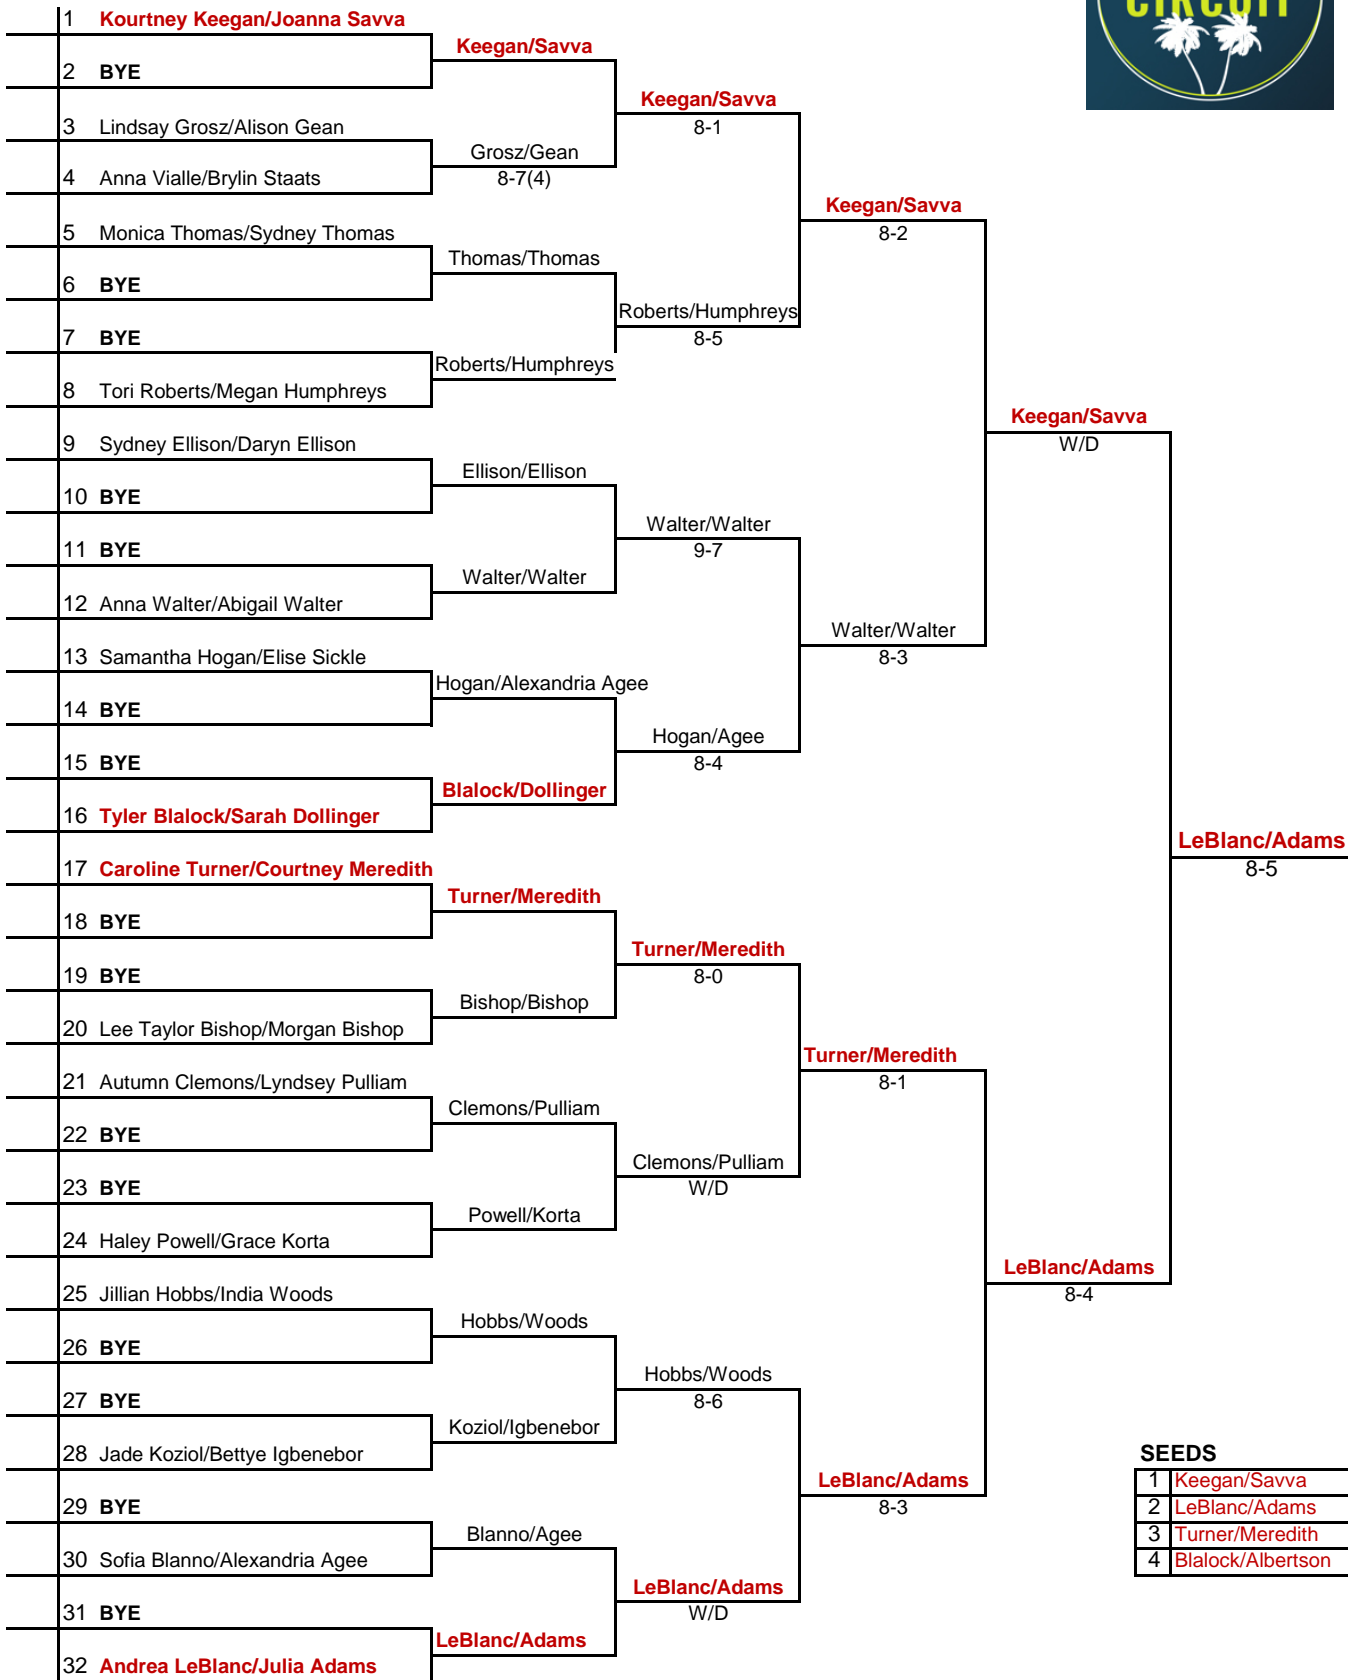

2016 ITA Summer Circuit

WOMEN'S DOUBLES

Hosted by The University of Alabama - July 16-18, 2016

SEEDS

1	Keegan/Savva
2	LeBlanc/Adams
3	Turner/Meredith
4	Blalock/Albertson