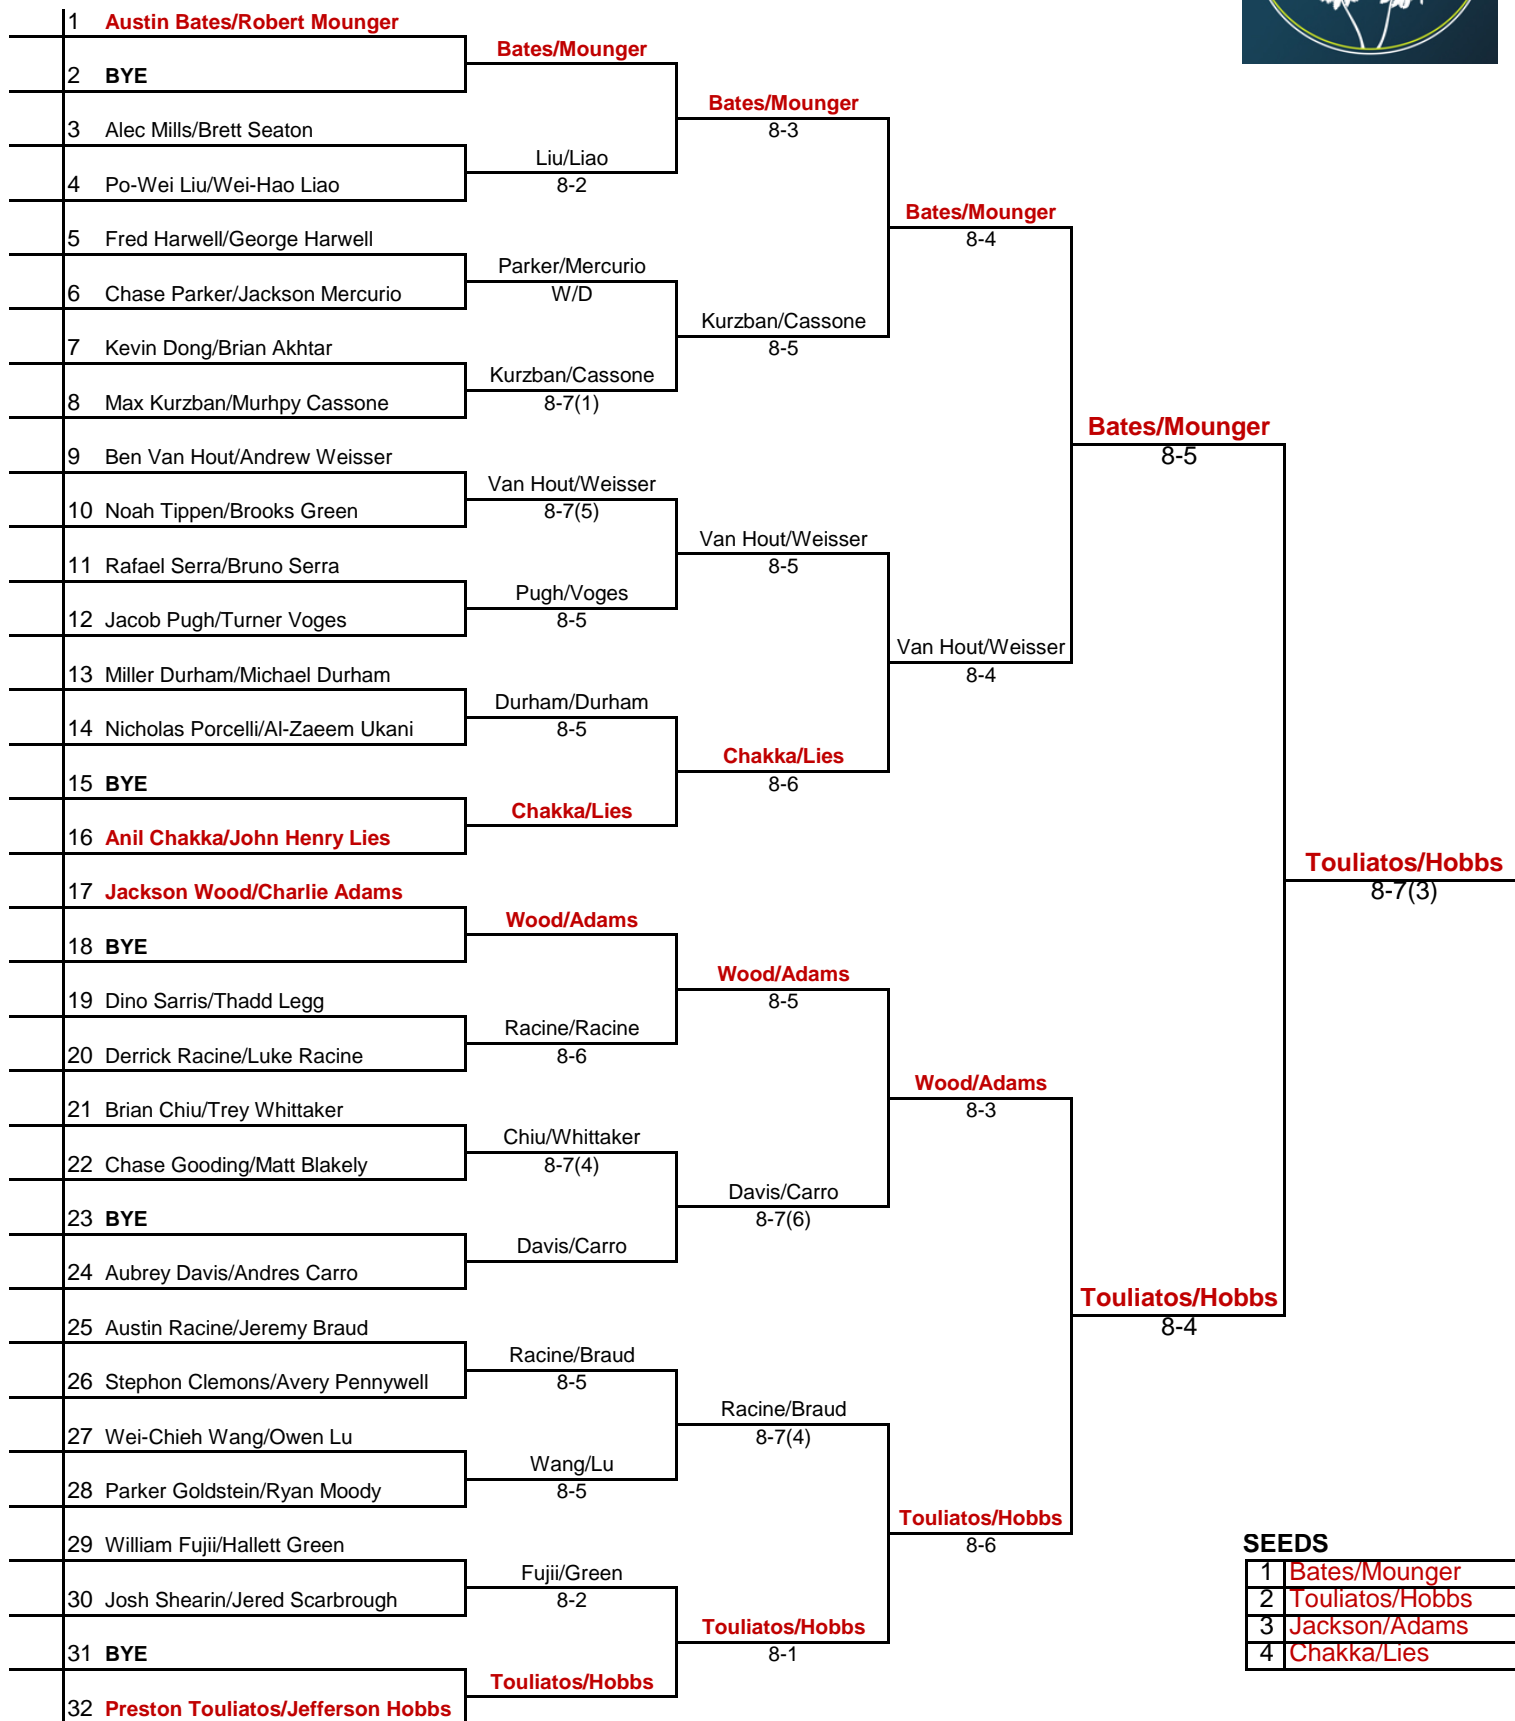

## MEN'S DOUBLES

Hosted by The University of Alabama - July 16-18, 2016